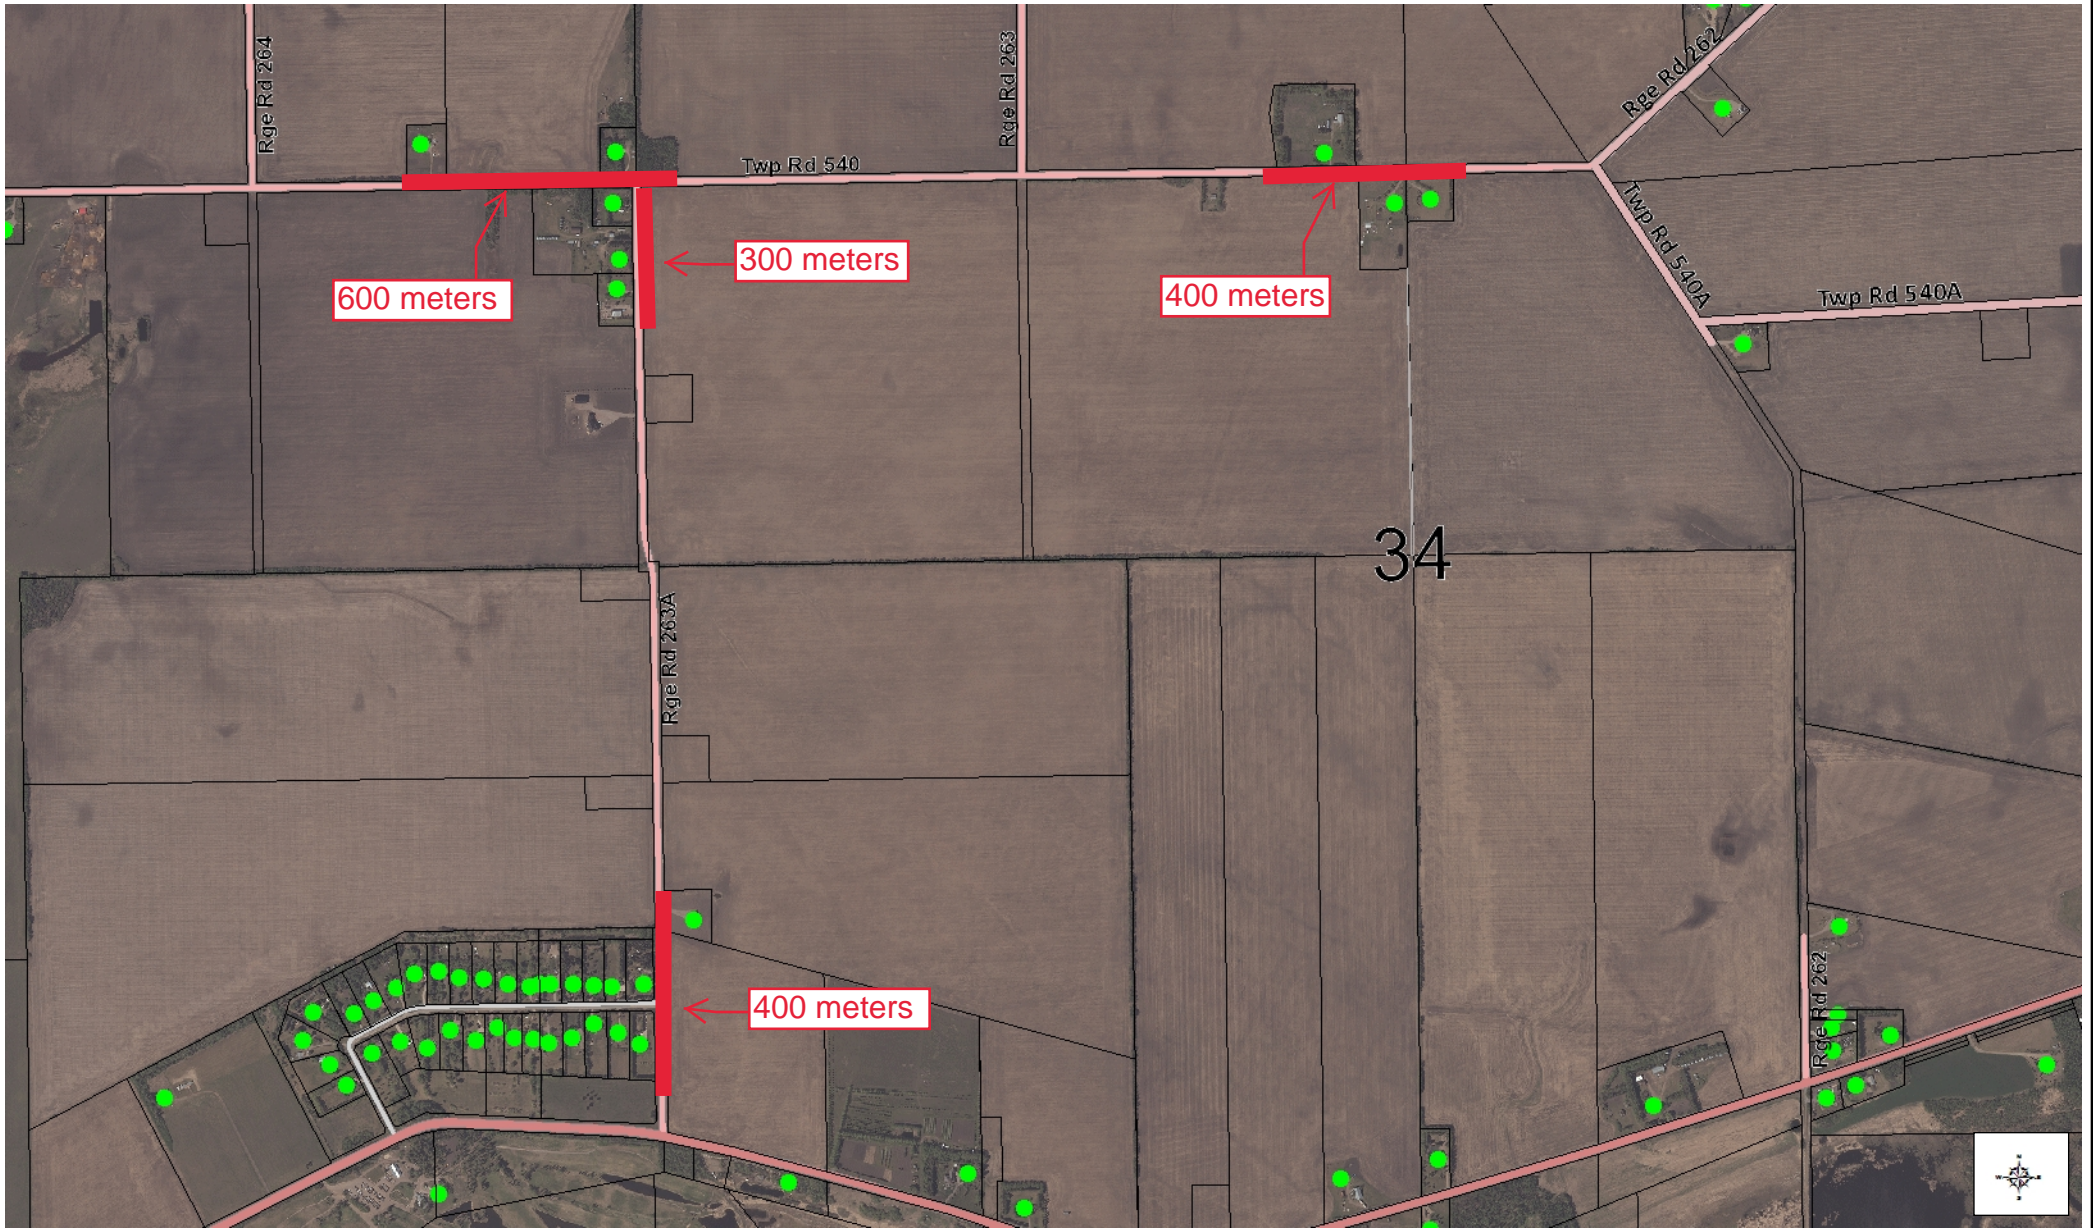

Rge Rd 261 Road Closure Dust Control

1700 meters

0 Distance Units

NAD_1983_UTM_Zone_10TM
© Sturgeon County

Notes

Information on this map is provided solely for the user's information and, while thought to be accurate, is provided strictly "as is" and without warranty of any kind.