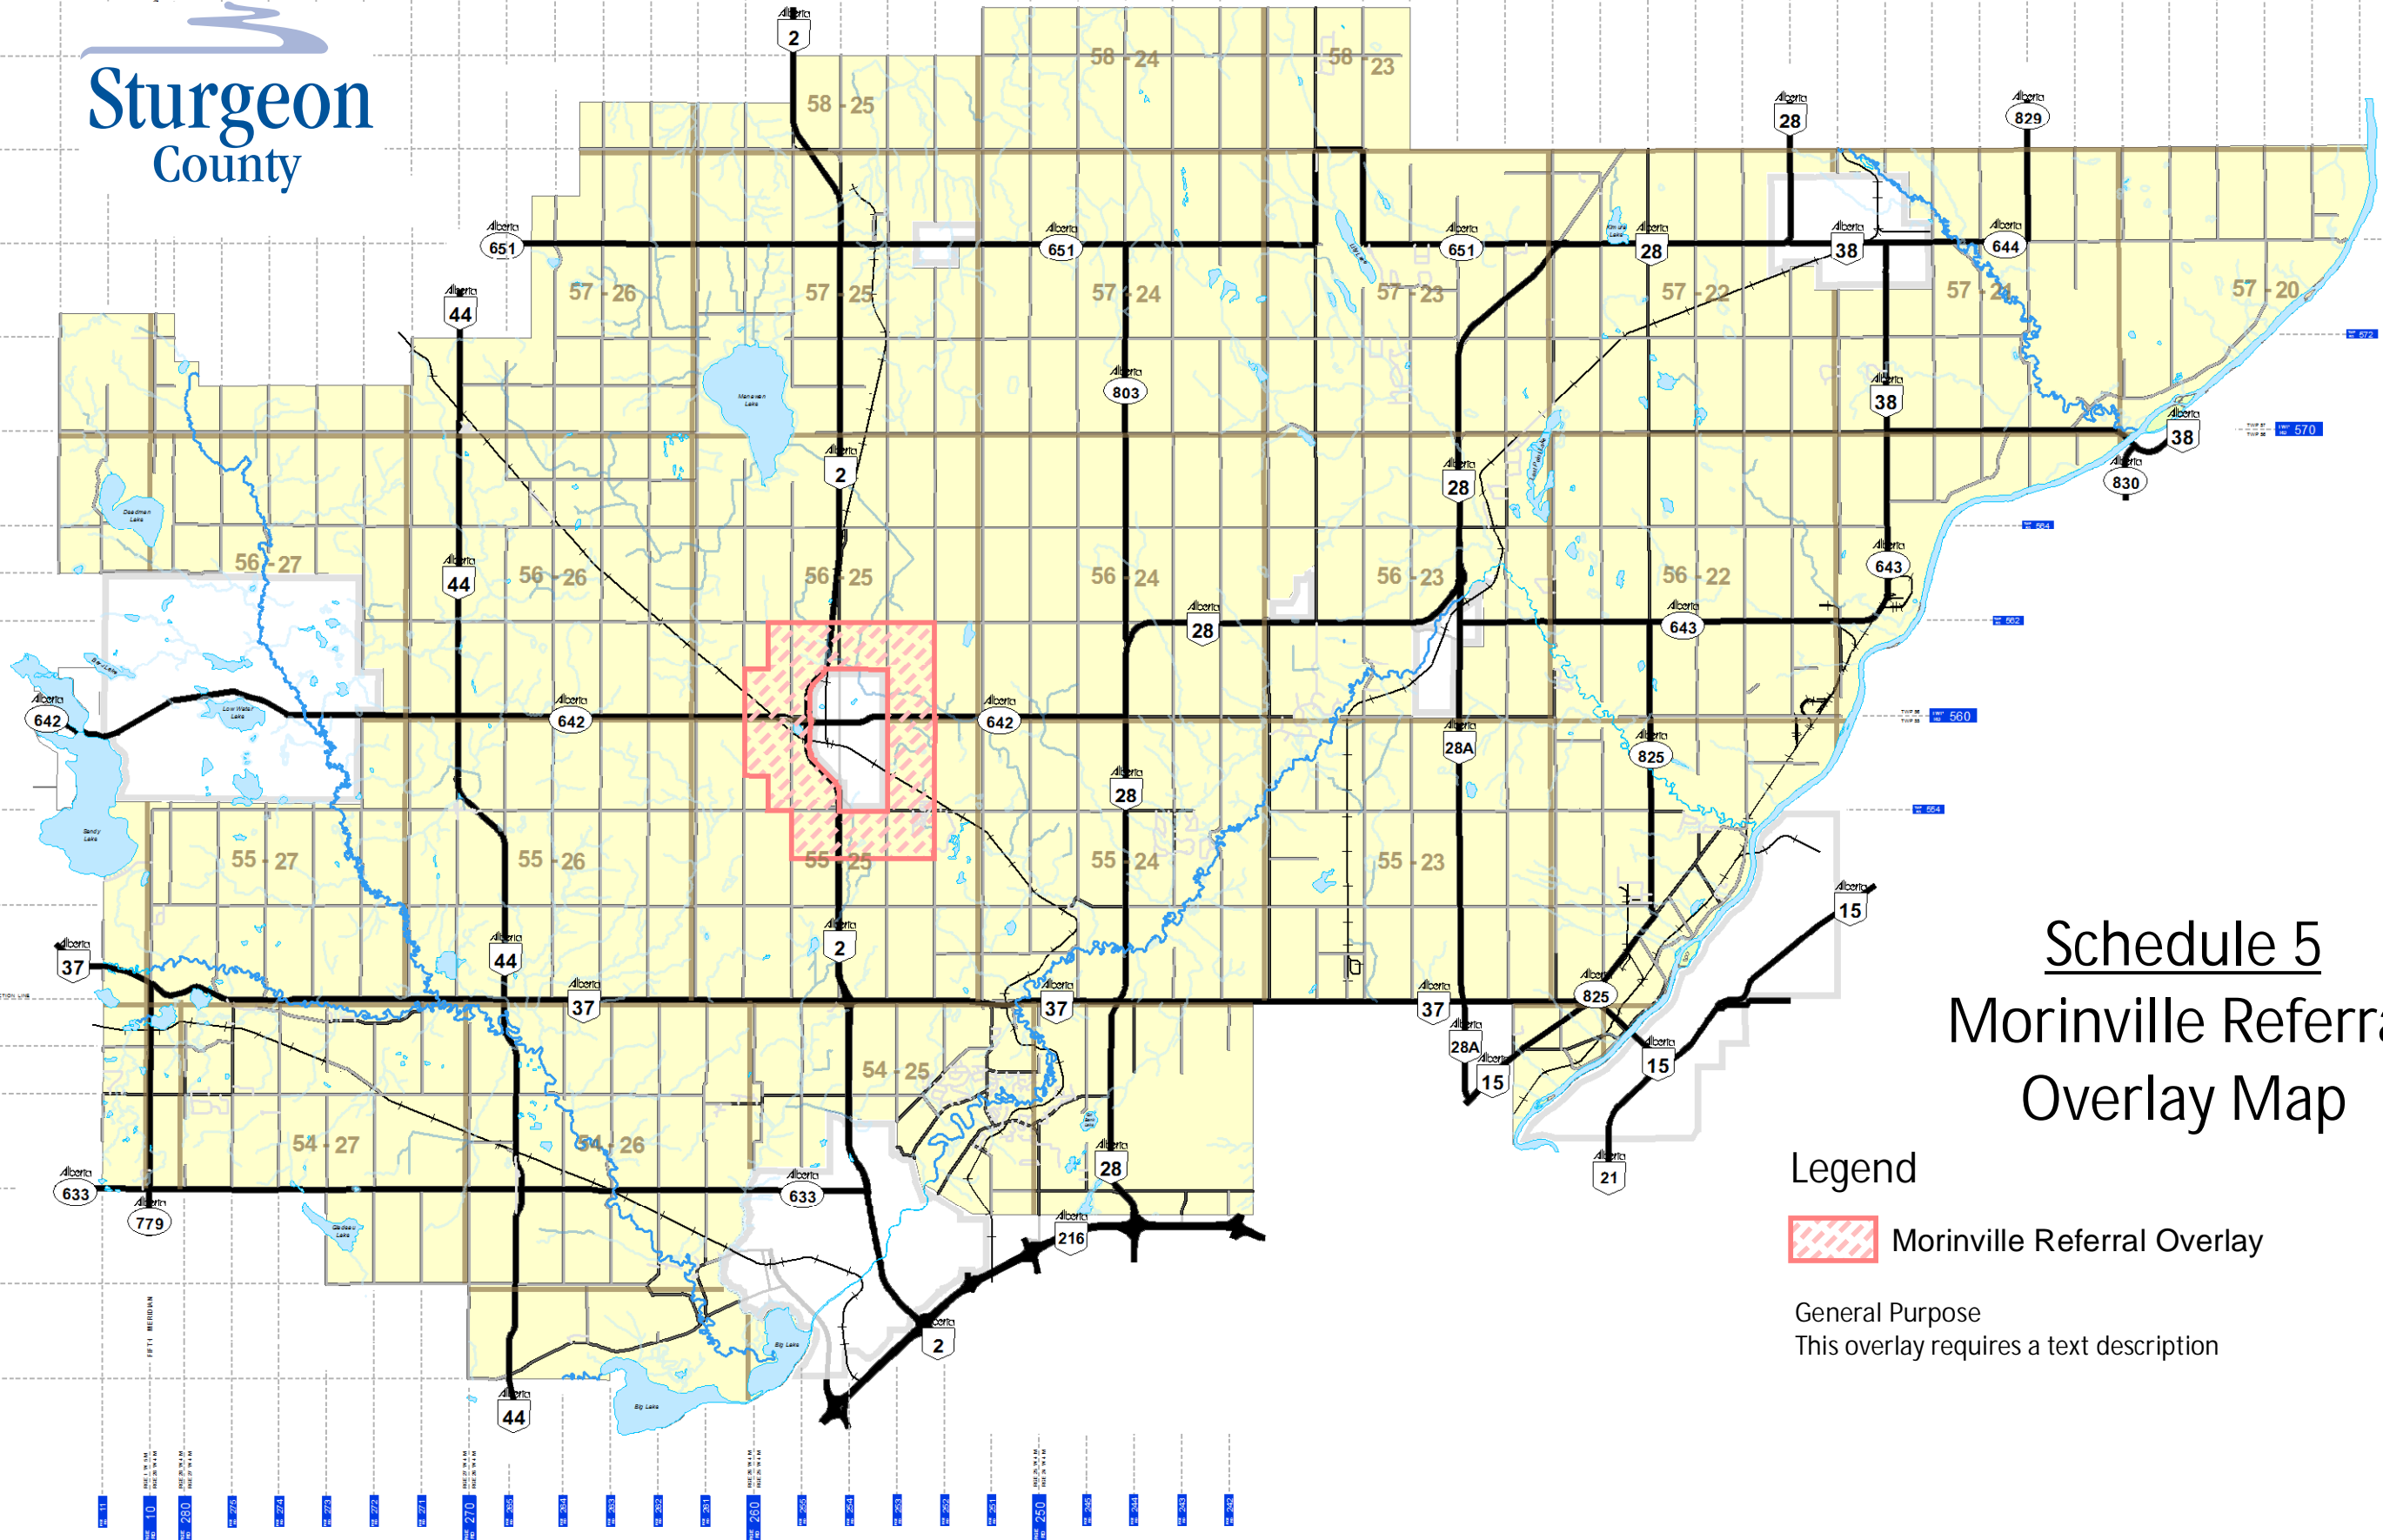

# Inter-municipal Fringe Overlay - Proposed Boundary

LUB 1385/17  
March 22, 2017

# Sturgeon County

## Schedule 5 Morinville Referral Overlay Map

### Legend

 Morinville Referral Overlay

General Purpose  
This overlay requires a text description