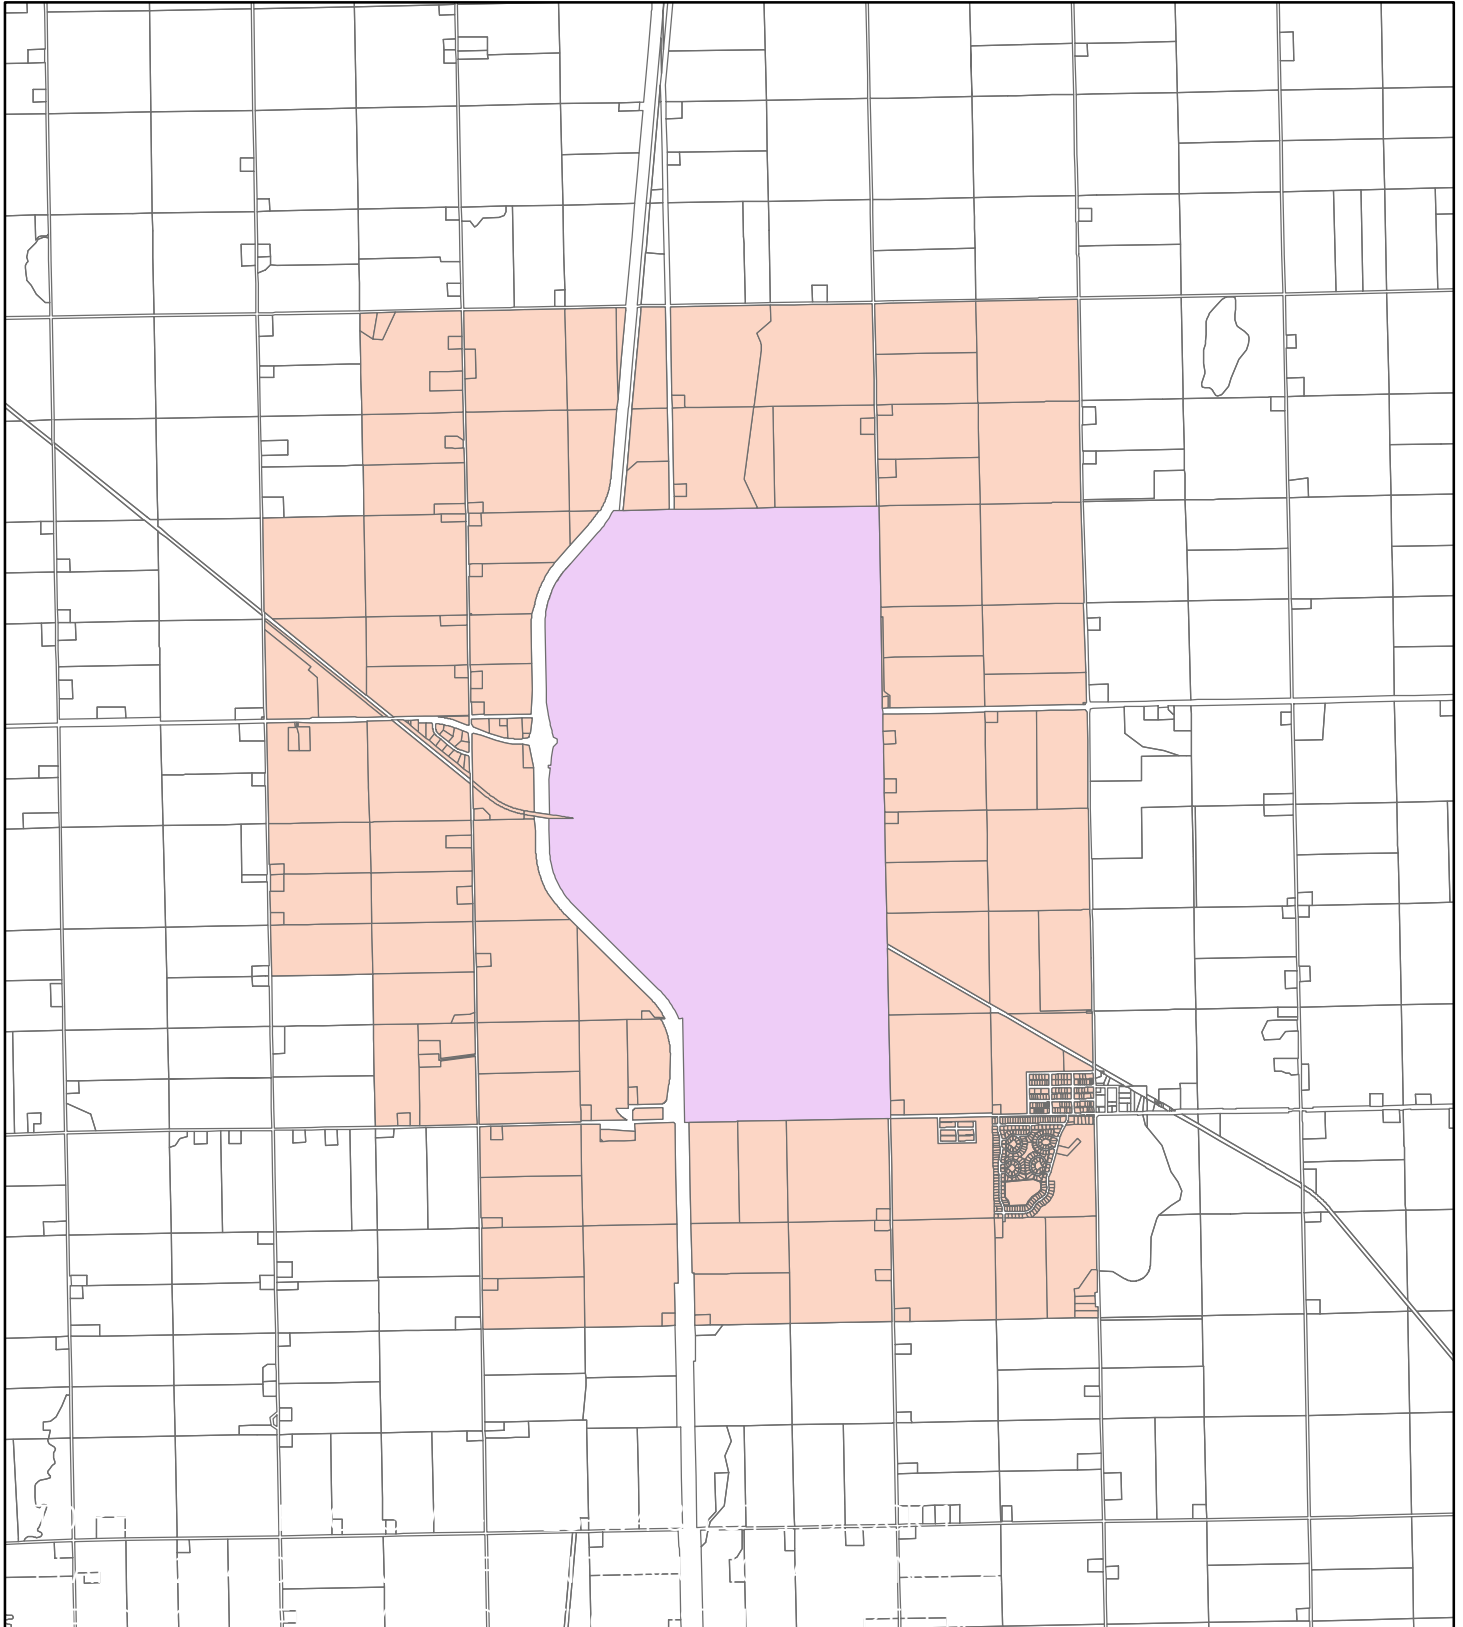

# Inter-municipal Fringe Overlay - Proposed Boundary

LUB 1385/17  
March 22, 2017

# Sturgeon County

## Schedule 5 Morinville Referral Overlay Map